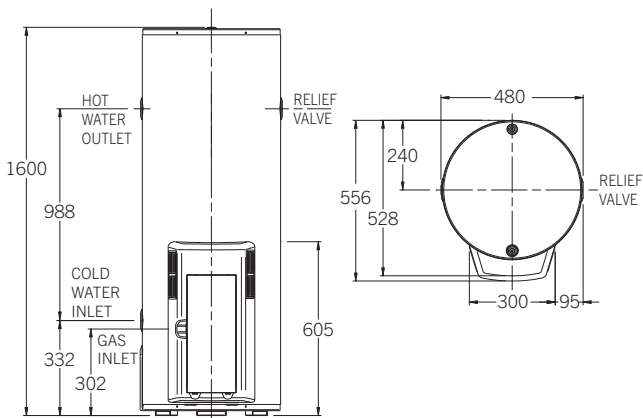

Features & Benefits

- 5 Star energy efficiency
- Mains pressure at multiple taps
- Strong recovery – to have you back in hot water fast
- 275L first hour capacity of hot water
- Compact size – 480mm diameter
- Two anodes
- Natural gas model
- 10 year cylinder warranty¹

MODEL	850265
Storage Capacity (L)	130
Hourly Recovery (L)	145
Gas Consumption (MJ/Hr)	30
Relief Valve Pressure (kPa)	1400
Expansion Control Valve (kPa)	1200
Max Water Supply Pressure:	
with ECV (kPa)	960
without ECV (kPa)	1120
Water Connections	Rp ³ / ₄
Gas Connection	Rp ¹ / ₂
Approx. Weight (packaged) kg	80